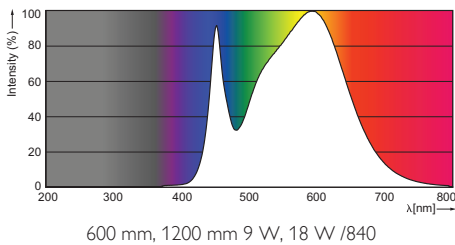

Product data

• General Characteristics

Main Application	Industrial
Cap-Base	G13
Rated Lifetime (hours)	30000 hr
Nominal Lifetime hours	30000 hr

• Light Technical Characteristics

Color Code	840
Beam Angle	150 D
Correlated Color Temperature	4000 K
Luminous Flux	800 Lm
Color rendering index	80
Rated Luminous Flux	800 Lm
LLMF - end nominal lifetime	70 %
Colour consistency	6 steps
Rated Beam Angle	150 D

Product	A1 (Norm)	A2 (Norm)	A3 (Norm)	D1 (Norm)	D2 (Norm)
TLED 600mm 9W840 C	588.5	595.5	602.5	25.68	28

G13

Photometric data

© 2015 Koninklijke Philips N.V. (Royal Philips)
 All rights reserved.

Specifications are subject to change without notice. Trademarks are the property of Koninklijke Philips N.V. (Royal Philips) or their respective owners.