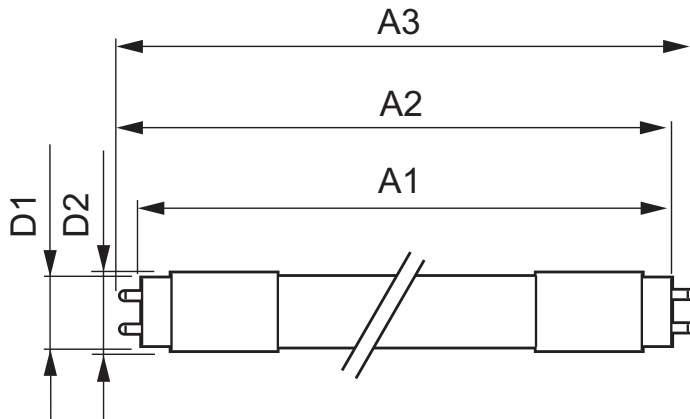

• Measuring Conditions

Switching cycle	50000X
-----------------	--------

• Product Dimensions

Length A1	588.5 mm
Fixing Hole Distance A2 Length	595.5 mm
Length A3	602.5 mm
Diameter D	28 mm
Mounting hole diameter	25.68 mm
Circular outline dimension	28 mm

• Approval & Application Chars

VDE marking	No
CE marking	Yes

PHILIPS

CorePro LEDtube EM/Mains

UL certificate No
 RoHS compliance Yes
 KEMA Keur certificate Yes

Pieces per pack 1
 Packing configuration 10
 Packs per outerbox 10
 Bar code on pack - EAN1 8718291669715
 Bar code on outerbox - EAN3 8718291669722
 Logistic code(s) - 12NC 929000296832
 Net weight per piece 0.180 kg

• Product Data

Order code 929000296832
 Full product code 929000296832
 Full product name CorePro LEDtube 600mm 9W840 C
 Order product name CorePro LEDtube 600mm 9W840 C

Dimensional drawing

CorePro LEDtube 600mm 9W840 C

Product	A1 (Norm)	A2 (Norm)	A3 (Norm)	D1 (Norm)	D2 (Norm)
TLED 600mm 9W840 C	588.5	595.5	602.5	25.68	28

G13

Photometric data

© 2015 Koninklijke Philips N.V. (Royal Philips)
 All rights reserved.

Specifications are subject to change without notice. Trademarks are the property of Koninklijke Philips N.V. (Royal Philips) or their respective owners.