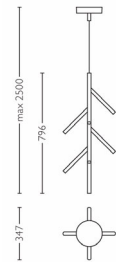

Special characteristics

- Compatible with wall dimmer
- Adjustable height