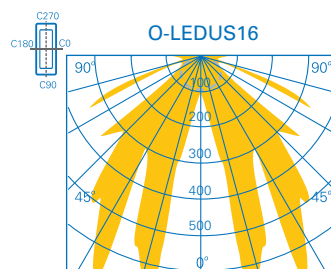

- Easy to install
- IP rating:
  - -LEDUS8 IP42
  - -LEDUS16 IP40
- High temperature batteries Ni-Cd
- Opal diffuser version
- Low power consumption

Light Source:

16 LEDs of 2 Watt total consumption (Ledus16)

8 LEDs of 1 Watt total consumption (Ledus8)

Construction:

Base, mounting plate and cover, fire retardant

ABS, lens optical grade acrylic

Operation:

Maintained & Non-Maintained (selectable operation)

2 hours emergency duration

Night light mode operation

Applications:

Residential applications, offices, hotels, restaurants, schools

Ledus family is a compact low profile range of luminaires with a stylish design which offers an attractive emergency lighting solution for a wide variety of areas.

Two variants of LED strips of 16 and 8 LED of 2W & 1W relevant consumption are available along with 2 different housings per occasion. Suitable for small discrete applications up to normal antipanic emergency light installations.

A full range of accessories, including a recessed base for wall or flush mounting and a plexiglass sign for installing the luminaire as an exit sign are available, as well as the opal diffuser version.

Ledus8

Model	Height (m)	Distance for 1 Lux			
O-LEDUS16					
	02,60	02,79	05,78	01,30	04,36
	02,80	02,90	06,22	01,13	04,38
	03,00	02,90	06,66	00,94	04,36
	03,20	02,78	07,01	00,66	04,22
	03,50	00,00	07,51	00,00	03,88
	04,00	00,00	08,28	00,00	03,12

Order code	Description					
O-LEDUS16	Ledus16	16 LED 2W	95 Lm	120'	3,6V - 1,7Ah NiCd	Maintained / Non-Maintained
O-LEDUS8	Ledus8	8 LED 1W	55 Lm	120'	2,4V - 1,7Ah NiCd	Maintained / Non-Maintained
O-LEDUS8-3H	Ledus8	8 LED 1W	55 Lm	180'	3,6V - 1,7Ah NiCd	Maintained / Non-Maintained
O-LEDUS8-ES	Ledus8 with Opal diffuser	8 LED 1W	-	120'	2,4V - 1,7Ah NiCd	Maintained / Non-Maintained

Accessories