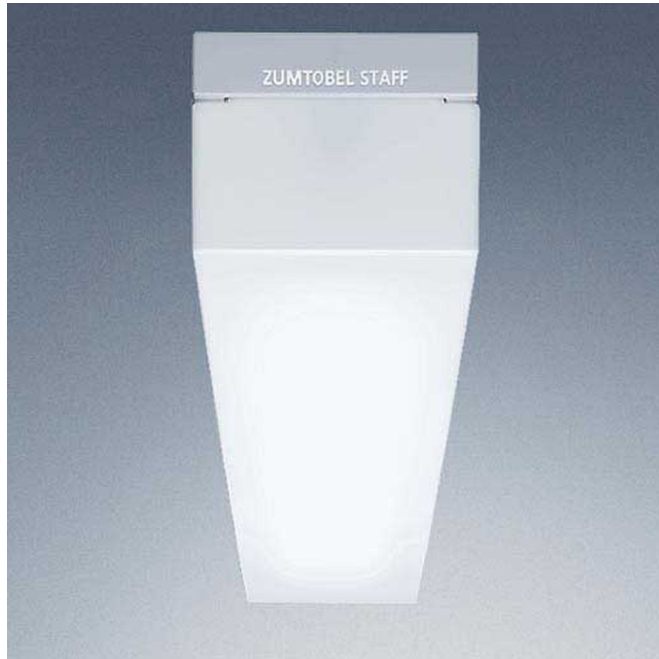

ZUMTOBEL

PERLUCE O 1/35W T16 PM IP54

42910671

Description

-

Luminaire type	Ceiling mounted light, Wall mounted light
Style	Modern
Light - direction	direct
Light - allocation/distribution	symmetrical
Shape / Form	Rectangular
Switching function	On / Off on site
Form of protection DIN 40050	IP54
Certification (approval mark / test symbol)	Fire protection "D", Fire protection "F", CE, ENEC
Safety class	I
Net weight in kilogram (kg)	3.2617 kg
Color	white
Material	all metals, other metals
Surface	shiny
Dimension body	1520 x 120 x 92 mm
Lamp count	1
Socket	G5
Control gear / converter for lamps 1	EVG Standard
Type	T16, Flourescent light