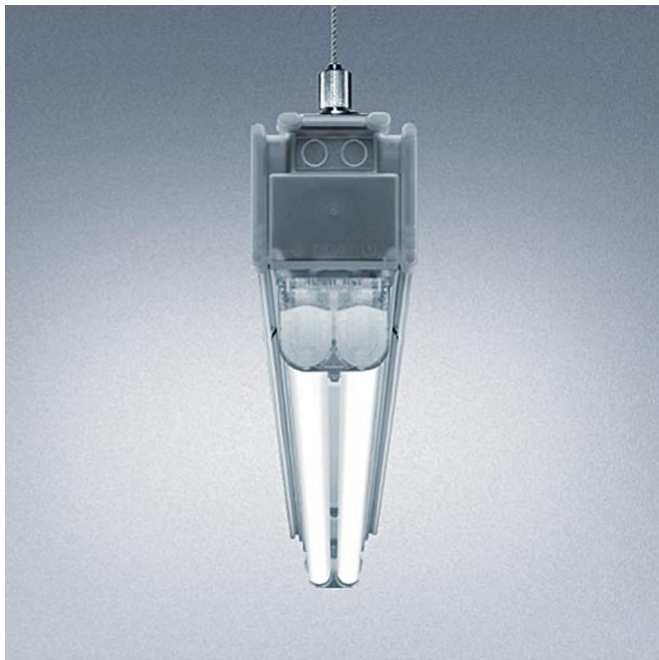

42128190

Description

-

Luminaire type	Lighting system
Style	Modern
Light - direction	direct
Light - allocation/distribution	symmetrical
Shape / Form	Rectangular
Switching function	On / Off on site
Form of protection DIN 40050	IP20
Certification (approval mark / test symbol)	Fire protection "F", CE, ENEC
Safety class	I
Net weight in kilogram (kg)	1.2 kg
Color	white
Material	all metals, other metals
Surface	shiny
Dimension body	1471 x 49 x 37 mm
Lamp count	2
Socket	G5
Control gear / converter for lamps 1	EVG Standard
Type	T16, Flourescent light