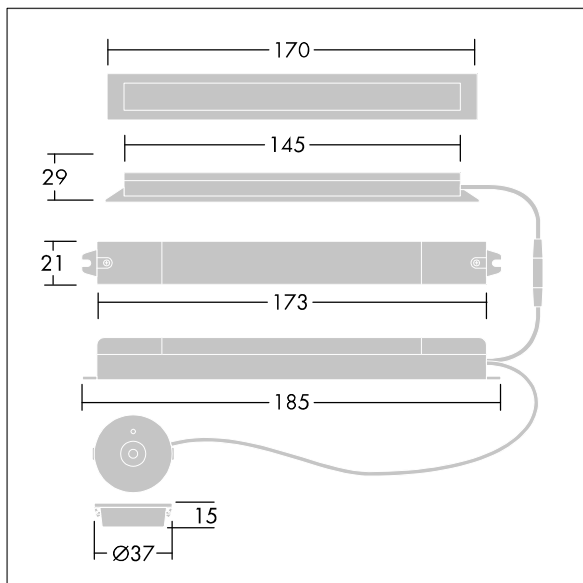

# Voyager Escape

96642782 VOYAGER ESCAPE E3NM MRE

THORN

LED 3W LED\_VOYE\_110  $T_a$  0  
+40 IP20   

## Voyager Escape

Small ceiling recessed LED emergency luminaire with 3 hour, non-maintained, manual test emergency lighting circuit. Body: white aluminium alloy. Clips: stainless steel. Class II electrical, IP20. Suitable for escape routes and open areas.

Dimensions: Ø37 x 15 mm  
Total power: 3 W  
Total luminous flux: 110 lm  
Weight: 0.31 kg

TLG\_VOYE\_F\_PDB\_PR.jpg

TLG\_VOYE\_M\_LD1.wmf

TLG\_SP\_0042234.ltd

Lamp position: STD - standard  
Light Source: LED  
Luminaire luminous flux\*: 110 lm  
Luminaire efficacy\*: 37 lm/W  
Lamp efficacy: 36 lm/W  
Colour Rendering Index min.: 80  
Correlated colour temperature\*: 4000 Kelvin