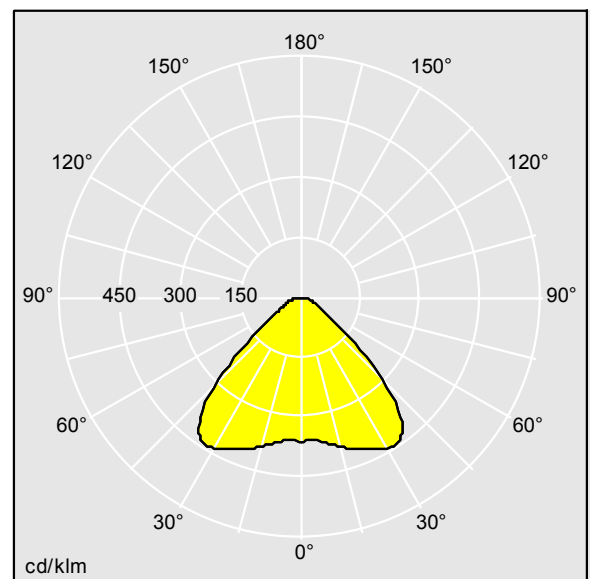

Dimensions: Ø37 x 15 mm  
Total power: 3 W  
Total luminous flux: 110 lm  
Weight: 0.31 kg

TLG\_VOYE\_F\_PDB\_PR.jpg

TLG\_VOYE\_M\_LD1.wmf

TLG\_SP\_0042234.ltd

Lamp position: STD - standard  
Light Source: LED  
Luminaire luminous flux\*: 110 lm  
Luminaire efficacy\*: 37 lm/W  
Lamp efficacy: 36 lm/W  
Colour Rendering Index min.: 80  
Correlated colour temperature\*: 4000 Kelvin