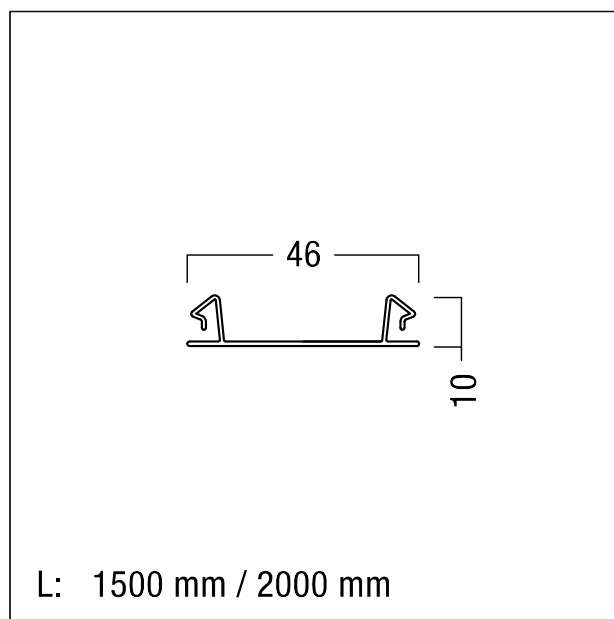

Cover strip, white

Cover strips for the mounting rail or cable channel made of plastic polypropylene in white. Dimensions: 1498 x 46 x 10 mm weight: 0.1 kg

ZS_TEC_F_Abdeckstreifen.jpg

ZS_TEC_M_Profil_AKT16.wmf