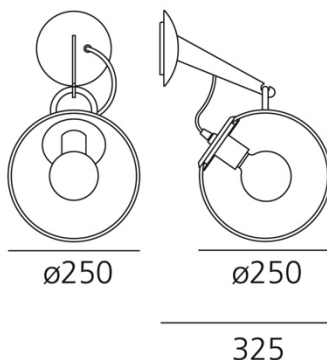

PRODUCT DATA SHEET

Miconos Wall - Polished chrome

DESIGN BY:

Ernesto Gismondi
1999

MATERIALS:

Blown glass, steel

DESCRIPTION:
SELECT

EXTRA FLUO / LED

Polished chrome

PRODUCT CODE

A020100

Light emission

IP20

Dimmable
TECHNICAL DATA SHEET
FEATURES

Product name:	Miconos Wall - Polished chrome
Article Code:	A020100
Colour:	Polished chrome
Material:	Blown glass, steel
Series:	Design
Environment:	Indoor
Area contract:	

OPTICS

Emission:	Diffused And Direct
-----------	---------------------

DIMENSIONS

Length:	cm 32.5
Diameter:	cm 25

DIMENSIONS

LAMPS NOT INCLUDED

<input type="checkbox"/>	Category:	FLUO
	Number:	1
	Lbs:	G90
	Watt:	20W
	Socket:	E27
	Type:	Fbg
	Colour Rendering:	1b
	Colour temperature (K):	2700K
	Duration (h):	12000h