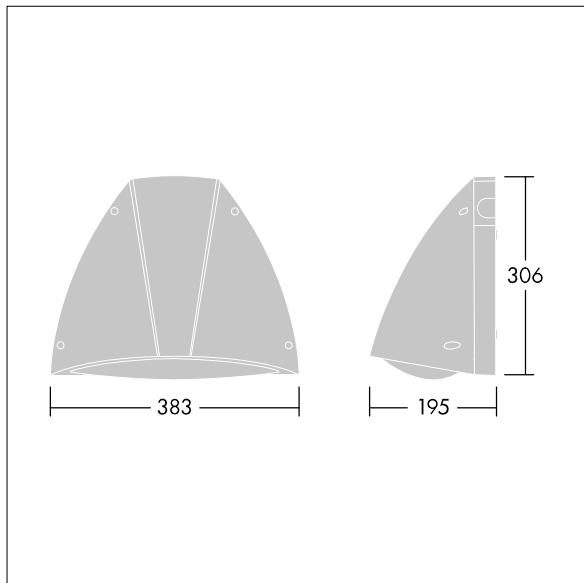

Piazza II LED

THORN

9666256 PIAZZA II LED 1690-840 HF ANT

LED	15W TL_PIA2	IP65	IK10				T _a -20 +40
-----	-------------	------	------	--	--	--	---------------------------

Piazza II LED

A robust wall mounted luminaire. Electronic, fixed output control gear. Back plate: die-cast aluminium, painted anthracite. Body: anthracite polycarbonate. Ø20mm cable entry via rear or side conduit entries, BESA compatible. IP65, IK10. Complete with 4000K LED.

Dimensions: 383 x 195 x 306 mm
Total power: 15.4 W
Luminaire luminous flux: 1844 lm
Luminaire efficacy: 120 lm/W
Weight: 2.8 kg

TLG_PIA2_F_PDB.jpg

TLG_PIA2_M_LD1.wmf

TLTP_PIA2_1690.ltd

Lamp position: STD - standard
Light Source: LED
Luminaire luminous flux*: 1844 lm
Luminaire efficacy*: 120 lm/W
Lamp efficacy: 119 lm/W
Colour Rendering Index min.: 80
LOR: 1,00 ULOR: 0,02 DLOR: 0,98