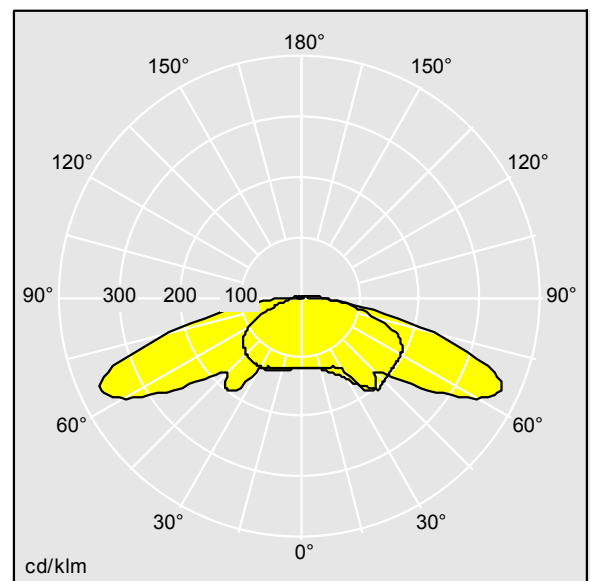

Piazza II LED

THORN

9666256 PIAZZA II LED 1690-840 HF ANT

LED	15W TL_PIA2	IP65	IK10				T _a -20 +40
-----	-------------	------	------	--	--	--	---------------------------

Piazza II LED

A robust wall mounted luminaire. Electronic, fixed output control gear. Back plate: die-cast aluminium, painted anthracite. Body: anthracite polycarbonate. Ø20mm cable entry via rear or side conduit entries, BESA compatible. IP65, IK10. Complete with 4000K LED.

Dimensions: 383 x 195 x 306 mm
Total power: 15.4 W
Luminaire luminous flux: 1844 lm
Luminaire efficacy: 120 lm/W
Weight: 2.8 kg

TLG_PIA2_F_PDB.jpg

TLG_PIA2_M_LD1.wmf

TLTP_PIA2_1690.ltd

Lamp position: STD - standard
Light Source: LED
Luminaire luminous flux*: 1844 lm
Luminaire efficacy*: 120 lm/W
Lamp efficacy: 119 lm/W
Colour Rendering Index min.: 80
LOR: 1,00 ULOR: 0,02 DLOR: 0,98