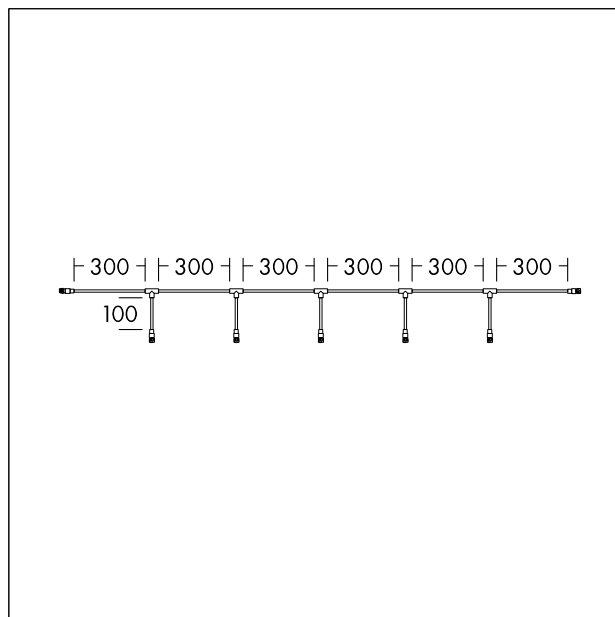

TE_ACC_M_MULTI_CONNECTOR.wmf