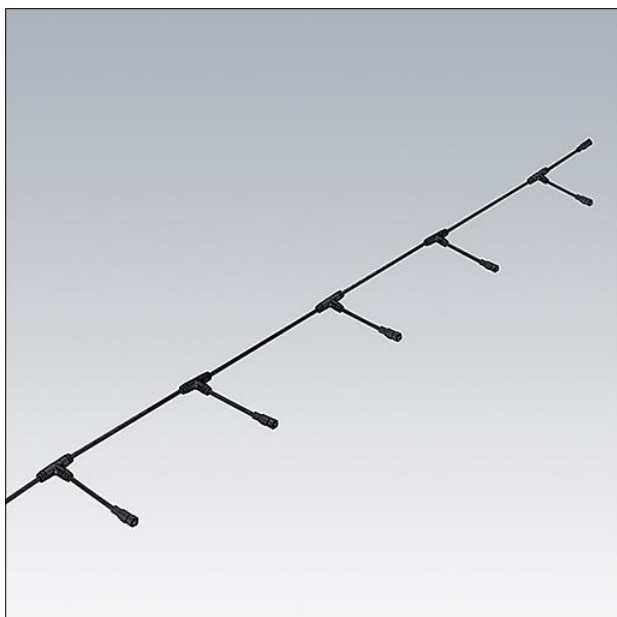

Connector

3-Pole IP68 junction to connect 6 rows or luminaires to the THORNeco cable system with 1 male and 6 female connectors.
 Compatible with LEONIE, ROSY, MARY. Material: H07RN-F 3Gx1,5mm², weight: 0.58 kg

TE_ECOnnect_F_MULTI_CONNECTOR_STRIP.jpg

TE_ACC_M_MULTI_CONNECTOR.wmf