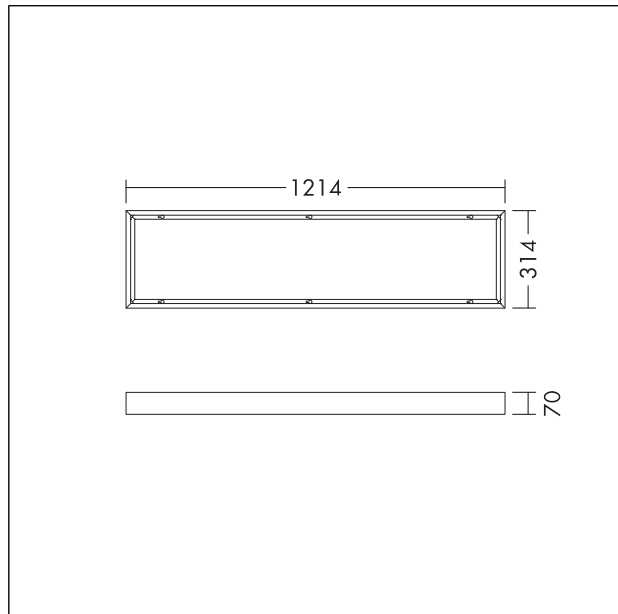

Surface mounting kit

Surface mounting kit for 12x3 THORNeco LED Panels (Anna Vario, Anna Vario Flex, Caro). Compatible with THORNeco Just Emergency conversion kit. Weight: 1.8 kg

TE_ANNA_F_1200_MountBox.jpg

TE_12x3_M_SURF.wmf