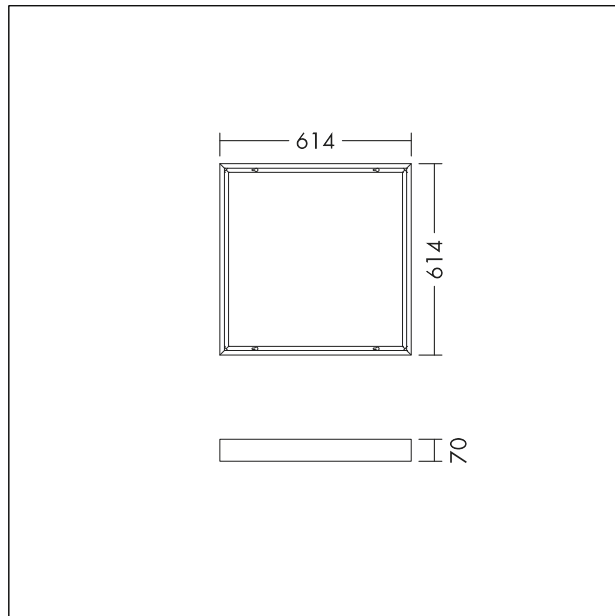

Surface mounting kit

Surface mounting kit for Q569 THORNeco LED Panels (Anna Vario, Anna Vario Flex, Caro). Compatible with THORNeco Just Emergency conversion kit. Weight: 2.2 kg

TE_ANNA_F_60_mount_box_persp.jpg