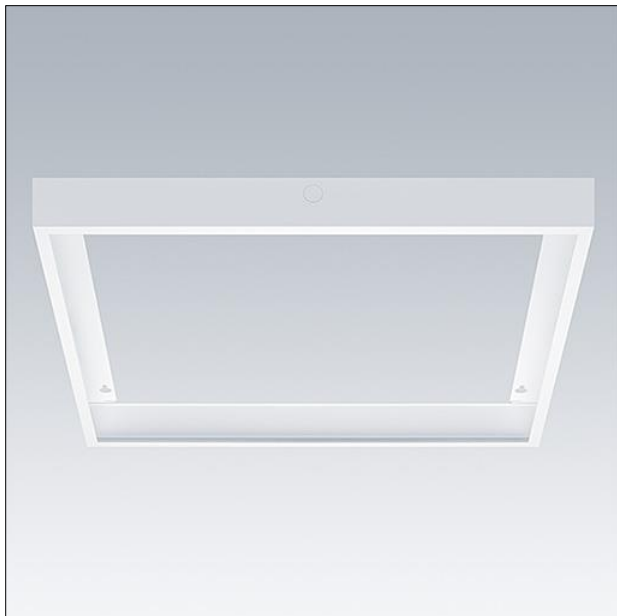

Surface mounting kit

Surface mounting kit for Q569 THORNeco LED Panels (Anna Vario, Anna Vario Flex, Caro). Compatible with THORNeco Just Emergency conversion kit. Weight: 2.2 kg

TE_ANNA_F_60_mount_box_persp.jpg

TE_Q596_M_SURF.wmf