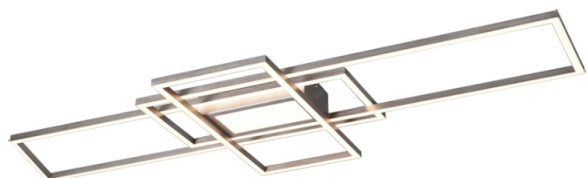

Ceiling lamp

IRVINE – 620010407

incl. 1x SMD LED, 60W · 1x 7100lm, 3000 - 6500K

- Remote control
- Integrated dimmer
- Light color infinitely variable
- Not suitable for external dimmer
- Wall- & ceiling mounting
- Memory function
- IP20

Material construction

Metal · Nickel mat

Product dimensions

Width: 105cm
Height: 6cm
Depth: 42cm
Weight: 1,665kg

Technical data

Light source: SMD – LED (integrated)
Watt: 60W
Lumen: 1x 7100lm
Kelvin: 3000 - 6500K
Color rendering (CRI): > 80 CRI
Lifetime: 30000H
Switching cycles: 15000x ON/OFF

Dealer information

EAN Code: 4017807449525
Customs number: 94051098900

Packaging dimensions & weight

Quantities: 1
Width: 107cm
Height: 9cm
Depth: 44cm
Weight: 2,755kg