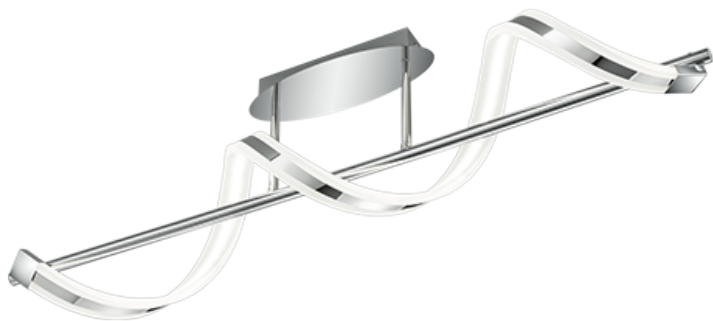

Ceiling lamp

SYDNEY – 672910106

incl. 1x SMD LED, 20W · 1x 1800lm, 3000K

- **Externally dimmable**
- **Ceiling mounting**

Material construction

Metal · Chrome
Acryl · White

Product dimensions

Width: 103cm
Height: 27cm
Depth: 18cm
Weight: 1,915kg

Support & Download Links

[Manual](#)
[Drawing](#)
[Safety notes](#)
[Warranty Statement](#)

Technical data

Light source: SMD – LED (integrated)
Watt: 20W
Lumen: 1x 1800lm
Kelvin: 3000K
Color rendering (CRI): > 80 CRI
Lifetime: 30000H
Switching cycles: 15000x ON/OFF

operating voltage: 230V ~ 50Hz
Protection grade: 1
IP classification: IP20

Dealer information

EAN Code: 4017807299274
Customs number: 94051098900

Packaging dimensions & weight

Quantities: 1
Width: 31,5cm
Height: 112cm
Depth: 23,5cm
Weight: 3,910kg