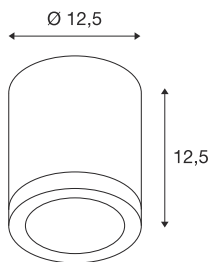

## ROX CEILING OUT

**QPAR11, outdoor ceiling light, brushed aluminium, max. 50W, IP44**

The puristic ceiling light of the ROX series is made from brushed aluminium and glass, which covers the lamp. It is suitable for use outdoors thanks to its IP44 protection class. The electrical connection is made directly to the 230V mains supply. The ROX series also includes wall lights as well as floor stands with different sockets and can therefore be used universally.

## TECHNICAL DATA

<b>Item no.:</b>	1000332
<b>Socket</b>	GU10
<b>Lamp</b>	QPAR111
<b>Number of sockets</b>	1
<b>Primary nominal voltage</b>	230V ~50Hz mA/V
<b>Height</b>	12.5 cm
<b>Diameter</b>	12.5 cm
<b>Net weight</b>	0.849 kg
<b>Gross weight</b>	0.967 kg
<b>IP Code</b>	IP 44
<b>Safety class</b>	I
<b>Assembly</b>	Surface
<b>Assembly details</b>	Ceiling
<b>Wattage</b>	50 W
<b>Color</b>	aluminium
<b>BIG WHITE Page</b>	314