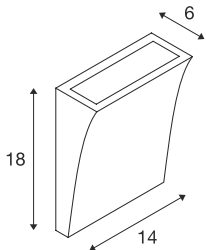

DELWA WIDE LED outdoor wall light

3000K, 100°, white, IP44

The DELWA WIDE aluminium wall light is fitted with two powerful flat LEDs with a warm white colour of light. The electrical connection of the aluminium luminaire is made directly to the 230V mains supply using the built-in driver. With protection class IP44, the luminaire is available in several colour versions and is suitable for outdoor use.

TECHNICAL DATA

Item no.:	1000340
Number of different light outlets	1
Primary nominal voltage	100-240V ~50/60Hz mA/V
Secondary power / secondary voltage	700 mA/V
Width	14.0 cm
Height	18.0 cm
Depth	6.0 cm
Net weight	0.899 kg
Gross weight	0.983 kg
IP Code	IP 44
Safety class	I
Impact resistance class	IK02
Impact resistance	0,200000000000000001 Joule
Assembly	Surface
Assembly details	Wall
Wattage	10 W
Lumen	910 lm
Colour temperature	3000 Kelvin
Beam angle	100 °
Color	white
CRI	>80
Binning	6