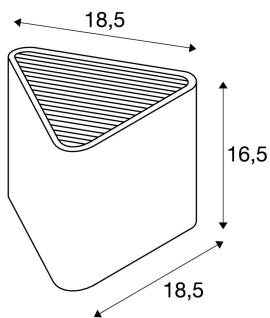

## KENGA 17

IP44, mobile rechargeable battery powered light

KENGA series portable light. The operating time is 5 hours at full brightness and 10 hours at half brightness. The product can be charged using any 5V USB power supply. The warm-white LED light can be dimmed using a switch. With the IP protection class, it is suitable for outdoor use. Thanks to the bracket, the luminaire can be used as a menu or serviette holder.

## TECHNICAL DATA

Item no.:	1000400
Lamps included	0
Primary nominal voltage	Batteriebetrieb mA/V
Secondary power / secondary voltage	5 mA/V
Length	17.0 cm
Width	18.5 cm
Height	16.5 cm
Net weight	0.816 kg
Gross weight	0.943 kg
IP Code	IP 44
Safety class	III
Impact resistance class	IK06
Impact resistance	1 Joule
Assembly	Mobile
Dimmable	Ja
Dimming technology	Switch Dimmable
Wattage	3.2 W
Lumen	200 lm
Colour temperature	3000 Kelvin
Color	white
CRI	>80
Binning	6