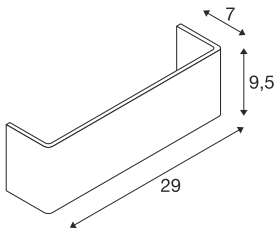

MANA

lamp shade, wood, grey/brown, L/H/T 29/9,5/7 cm

MANA lamp shade 29 made of wood, 290 mm in length and 95 mm high in grey/brown.

TECHNICAL DATA

Item no.:	1000621
Length	29.0 cm
Height	9.5 cm
Depth	7.0 cm
Net weight	0.15 kg
Gross weight	0.411 kg
IP Code	IP 20
Color	grey
BIG WHITE Page	207