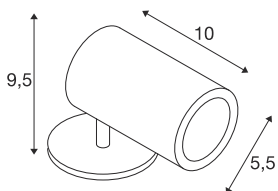

## HELIA

outdoor spot, LED, 3000K, 35°, anthracite, IP55

The HELIA LED pathway luminaire is equipped with an 8W high-voltage LED and emits a warm-white light colour. The luminaire is made of aluminium and is connected using the 3m supply cable with open cable ends directly to the 230V mains supply. Thanks to its IP55 protection class, the luminaire is suitable for outdoor use. This dimmable luminaire contains built-in LED lamps.

## TECHNICAL DATA

Item no.:	1000735
Primary nominal voltage	220-240V ~50/60Hz mA/V
Vertical tilting range	90 °
Horizontal rotation range	330 °
Length	10.0 cm
Height	9.5 cm
Diameter	5.5 cm
Net weight	0.667 kg
Gross weight	0.796 kg
IP Code	IP 55
Safety class	I
Impact resistance class	IK04
Impact resistance	0,5 Joule
Assembly	Surface
Assembly details	Ceiling,Ground,Wall
Dimming technology	Leading edge
Wattage	8 W
Lumen	480 lm
Colour temperature	3000 Kelvin
Beam angle	35 °
Color	anthracite
CRI	>80

## Accessories

1000736	EARTH SPIKE for HELIA LED SPOT , stainless steel
---------	-----------------------------------------------------

Binning	6
LXXBXX data	70/50
Service life	30000 h
BIG WHITE Page	631