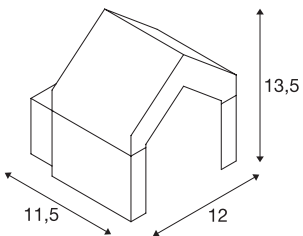

TECHNICAL DATA

Item no.:	1000797
Lamps included	0
Primary nominal voltage	220-240V ~50Hz mA/V
Width	12.0 cm
Height	13.5 cm
Depth	11.5 cm
Net weight	0.837 kg
Gross weight	1.008 kg
IP Code	IP 54
Safety class	I
Impact resistance class	IK02
Impact resistance	0,200000000000000001 Joule
Assembly	Surface
Assembly details	Wall
Wattage	8 W
Lumen	330 lm
Colour temperature	3000 Kelvin
Color	anthracite
CRI	>80
Binning	6
LXXBXX data	70/50
Service life	30000 h