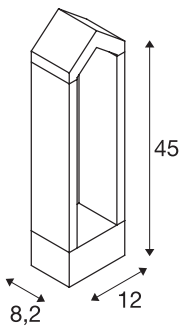

## TECHNICAL DATA

Item no.:	1000799
Primary nominal voltage	220-240V ~50Hz mA/V
Length	12.0 cm
Width	8.2 cm
Height	45.0 cm
Net weight	2.215 kg
Gross weight	2.542 kg
IP Code	IP 65
Safety class	I
Impact resistance class	IK02
Impact resistance	0,20000000000000001 Joule
Assembly	Surface
Assembly details	Ground
Wattage	8 W
Lumen	360 lm
Colour temperature	3000 Kelvin
Color	anthracite
CRI	>80
Binning	6
LXXBXX data	70/50
Service life	30000 h
BIG WHITE Page	593