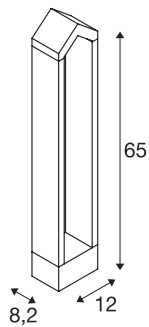

RASCALI 65 Pole

LED Outdoor floor stand, anthracite, 3000K

The RASCALI outdoor floor stand impresses with its unusual design and innovative LED light source. The luminaire is suitable for outdoor use because of its IP65 protection class. The range is completed with an appropriate wall light. The RASCALI is supplied ready for direct connection to 230V mains voltage supply.

TECHNICAL DATA

| | |
|-------------------------|----------------------------|
| Item no.: | 1000801 |
| Lamps included | 0 |
| Primary nominal voltage | 220-240V ~50Hz mA/V |
| Length | 12.0 cm |
| Width | 8.2 cm |
| Height | 65.0 cm |
| Net weight | 2.764 kg |
| Gross weight | 3.212 kg |
| IP Code | IP 65 |
| Safety class | I |
| Impact resistance class | IK02 |
| Impact resistance | 0,200000000000000001 Joule |
| Assembly | Surface |
| Assembly details | Ground |
| Wattage | 8 W |
| Lumen | 360 lm |
| Colour temperature | 3000 Kelvin |
| Color | anthracite |
| CRI | >80 |
| Binning | 6 |
| LXXBXX data | 70/50 |
| Service life | 30000 h |

| | |
|----------------|-----|
| BIG WHITE Page | 593 |
|----------------|-----|

Notes
