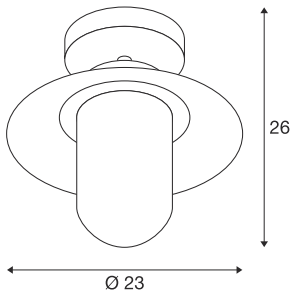

MOLAT

outdoor ceiling light, E27, anthracite, max. 60W, IP44

The MOLAT ceiling light equipped with an E27 socket is made of painted aluminium and a pane of glass which covers the socket. The mounted lamp head is fixed and faces downwards. It is suitable for use outdoors thanks to its IP44 protection class. The electrical connection of the luminaire, which is available in anthracite, is made to the 230V mains power supply.

TECHNICAL DATA

Item no.:	1000823
Socket	E27
Number of sockets	1
Lamps included	0
Primary nominal voltage	230V ~50/60Hz mA/V
Diameter	23.0 cm
Depth	26.0 cm
Net weight	1.121 kg
Gross weight	1.61 kg
IP Code	IP 44
Safety class	I
Impact resistance class	IK02
Impact resistance	0,200000000000000001 Joule
Assembly	Surface
Assembly details	Ceiling
Wattage	60 W
Color	anthracite
BIG WHITE Page	702