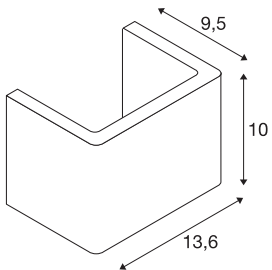

MANA

lamp shade, W/H/D 13,5/10/9,9 cm, plaster, white

FENDA lamp shade made from plaster, 136 mm in diameter and 100 mm high in white.

TECHNICAL DATA

Item no.:	1000824
Width	13.6 cm
Height	10.0 cm
Depth	9.5 cm
Net weight	0.638 kg
Gross weight	0.827 kg
IP Code	IP 20
Color	white
BIG WHITE Page	205