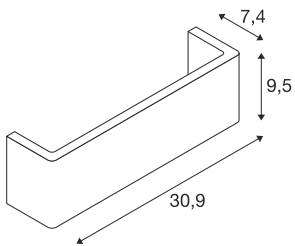

MANA

lamp shade W/H/D 30,9/9,5/7,4 cm, plaster, white

FENDA lamp shade made from plaster, 309 mm in diameter and 95 mm high in white.

TECHNICAL DATA

Item no.:	1000825
Width	30.9 cm
Height	9.5 cm
Depth	7.4 cm
Net weight	0.883 kg
Gross weight	1.435 kg
IP Code	IP 20
Color	white
BIG WHITE Page	207