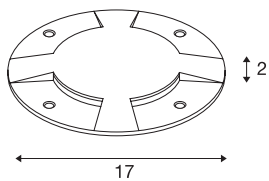

BIG PLOT cover

4 outlets, stainless steel 316

Covers for BIG PLOT luminaires. These are available with two or four light outlets, silver-grey and anthracite housing colours made from aluminium or a stainless steel 316 version, therefore leaving nothing to be desired.

TECHNICAL DATA

Item no.:	1001255
Height	2.0 cm
Diameter	17.0 cm
Net weight	0.879 kg
Gross weight	1.023 kg
IP Code	IP 20
Assembly	Surface
Assembly details	Ground
Color	stainless steel
BIG WHITE Page	747