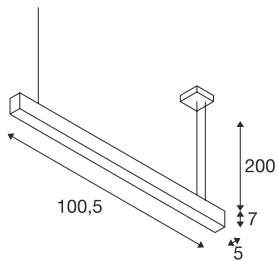

GLENOS

professional pendant, LED, 3000K, black, 1 m, 43W

The GLENOS pendant with a high-performance LED strip gives you a powerful, top-class LED lighting. The pendants are available in several lengths and colour variants and are fitted with a 2.50 m connection lead, which can be shortened individually. The GLENOS pendant is ready to connect to the 230 V mains supply thanks to the dimmable LED driver.

TECHNICAL DATA

Item no.:	1001400
Lamps included	0
Number of different light outlets	1
Primary nominal voltage	220-240V ~50/60Hz mA/V
Secondary power / secondary voltage	1000 mA/V
Length	105.0 cm
Pendant length	200.0 cm
Width	5.0 cm
Height	7.0 cm
Net weight	2.409 kg
Gross weight	2.946 kg
IP Code	IP 20
Safety class	I
Assembly	Surface
Assembly details	Ceiling
Dimming technology	1-10V
Wattage	43 W
Lumen	2850 lm
Colour temperature	3000 Kelvin
Color	black
CRI	>80
UGR ≤	28