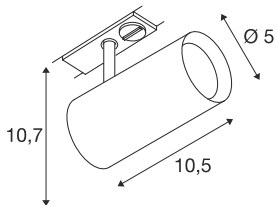

## NOBLO SPOT

black, 2700K, 36°, incl. 1-circuit adapter

Adjustable LED spot NOBLO with suitable adapter for the 240V 1-circuit track system. The luminaire impresses with its slim design and is therefore ideal for modern lighting concepts. The luminaire is made from aluminium and equipped with a Premium LED module.

## TECHNISCHE DATEN

Item no.:	1001862
Primary nominal voltage	220-240V ~50/60Hz mA/V
Secondary power / secondary voltage	350 mA/V
Length	10.5 cm
Height	10.7 cm
Diameter	5.0 cm
Net weight	0.266 kg
Gross weight	0.35 kg
IP Code	IP 20
Safety class	II
Assembly	Surface
Assembly details	Track Ceiling, Track Wall
Dimmable	Ja
Dimming technology	trailing edge
Wattage	7.5 W
Lumen	620 lm
Colour temperature	2700 Kelvin
Beam angle	36 °
Color	black
CRI	>80
LXXBXX data	70/50
Minimum ambient temperature	-20 °C