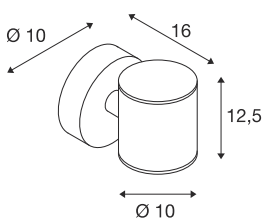

SITRA Up/Down WL

LED Outdoor surface-mounted wall light, anthracite, IP44, 3000K

The twin-headed SITRA wall light consists of aluminium and glass, which covers the LED light source. Thanks to the position of the two built-in warm-white LEDs, the mounted luminaire produces two equal, but opposite, cones of light (UP/DOWN). It is suitable for use outdoors thanks to its IP44 protection class. The electrical connection of the luminaire, which comes in two colours, is made directly to the 230V mains supply. The SITRA series also contains single-headed wall lights and can therefore be used universally.

TECHNICAL DATA

Item no.:	1002018
Number of different light outlets	2
Primary nominal voltage	220-240V ~50/60Hz mA/V
Width	10.0 cm
Height	12.5 cm
Depth	16.0 cm
Net weight	1.156 kg
Gross weight	1.283 kg
IP Code	IP 44
Safety class	I
Assembly	Surface
Assembly details	Wall
Wattage	18 W
Lumen	976 lm
Colour temperature	3000 Kelvin
Beam angle	55 °
Color	anthracite
CRI	>80
Binning	3
LXXBXX data	70/50
Service life	35000 h
Minimum ambient temperature	-20 °C