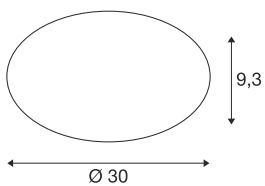

LIPSY 30 Dome

LED Outdoor surface-mounted wall and ceiling light, white, IP44, 3000/4000K

With their timeless and discreet design, the LIPSY DOME series of wall and ceiling lights are a popular lighting solution for a wide range of applications. The steel and acrylic glass luminaires come in a variety of housing sizes. The wide beam characteristic creates homogeneous lighting in combination with the powerful LED module. The built-in driver makes direct connection to a 230V mains voltage supply possible. The light colour of the product can be switched between 3000K and 4000K.

TECHNICAL DATA

Item no.:	1002020
Primary nominal voltage	220-240V ~50/60Hz mA/V
Secondary power / secondary voltage	350 mA/V
Height	9.3 cm
Diameter	30.0 cm
Net weight	0.637 kg
Gross weight	1.045 kg
IP Code	IP 44
Safety class	I
Assembly	Surface
Assembly details	Ceiling, Wall
Wattage	15 W
Lumen	1400 / 1600 lm
Colour temperature	3000/4000 Kelvin
Beam angle	110 °
Color	white
CRI	>80
Binning	3
LXXBXX data	70/50
Service life	30000 h
Maximum ambient temperature	30 °C
BIG WHITE Page	357