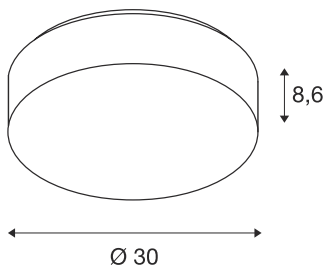

LIPSY 30 Drum CW

LED Outdoor surface-mounted wall and ceiling light, white, IP44 3000/4000K

Because of their timeless and discreet design, the wall and ceiling lights of the LIPSY DRUM series are a popular lighting solution for a wide range of applications. The steel and acrylic glass luminaires come in a variety of housing sizes. The wide beam characteristic creates homogeneous lighting in combination with the powerful LED module. The built-in driver makes direct connection to a 230V mains voltage supply possible. The light colour of the product can be switched between 3000K and 4000K.

TECHNICAL DATA

Item no.:	1002075
Primary nominal voltage	220-240V ~50/60Hz mA/V
Secondary power / secondary voltage	350 mA/V
Height	8.6 cm
Diameter	30.0 cm
Net weight	0.672 kg
Gross weight	1.073 kg
IP Code	IP 44
Safety class	I
Assembly	Surface
Assembly details	Ceiling, Wall
Wattage	15 W
Lumen	1400 / 1600 lm
Colour temperature	3000/4000 Kelvin
Beam angle	120 °
Color	white
CRI	>80
Binning	3
LXXBXX data	70/50
Service life	30000 h
Maximum ambient temperature	30 °C
BIG WHITE Page	358