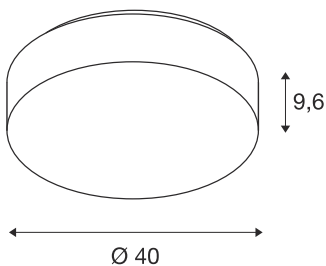

## LIPSY 50 Drum CW

LED Outdoor surface-mounted wall and ceiling light, white, IP44 3000/4000K

Because of their timeless and discreet design, the wall and ceiling lights of the LIPSY DRUM series are a popular lighting solution for a wide range of applications. The steel and acrylic glass luminaires come in a variety of housing sizes. The wide beam characteristic creates homogeneous lighting in combination with the powerful LED module. The built-in driver makes direct connection to a 230V mains voltage supply possible. The light colour of the product can be switched between 3000K and 4000K.

## TECHNICAL DATA

Item no.:	1002077
Primary nominal voltage	220-240V ~50/60Hz mA/V
Secondary power / secondary voltage	500 mA/V
Height	9.6 cm
Diameter	40.0 cm
Net weight	0.971 kg
Gross weight	1.691 kg
IP Code	IP 44
Safety class	I
Assembly	Surface
Assembly details	Ceiling, Wall
Wattage	21 W
Lumen	2200 / 2400 lm
Colour temperature	3000/4000 Kelvin
Beam angle	120 °
Color	white
CRI	>80
Binning	3
LXXBXX data	70/50
Service life	30000 h
Maximum ambient temperature	40 °C
BIG WHITE Page	358