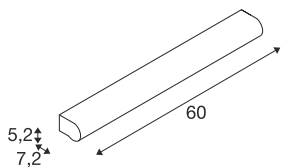

MARYLIN

LED Outdoor surface-mounted wall light, chrome, IP44, 3000K, 15W

The elegant and slender MARYLIN wall light is made from white plastic and chrome-plated aluminium, and has a strong design character with high recognition value. The integrated Premium LED provides a pleasant lighting effect. Available in different lengths, the lights are most suitable as mirror lights. The in-built LED driver allows it to be directly connected to the 230V mains supply.

TECHNICAL DATA

Item no.:	1002191
Primary nominal voltage	220-240V ~50/60Hz mA/V
Secondary power / secondary voltage	350 mA/V
Length	60.0 cm
Width	5.2 cm
Height	7.2 cm
Net weight	1.212 kg
Gross weight	1.512 kg
IP Code	IP 44
Safety class	II
Assembly	Surface
Assembly details	Wall
Wattage	15 W
Lumen	1170 / 1280 lm
Colour temperature	3000/4000 Kelvin
Beam angle	120 °
Color	chrome
CRI	>80
Binning	6
LXXBXX data	70/50
Service life	35000 h
Maximum ambient temperature	35 °C