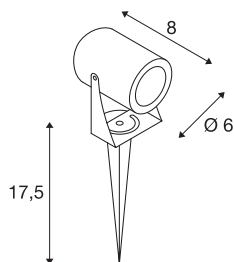

LED SPIKE

LED outdoor ground spike luminaire, rust coloured, IP55, 3000K, 40°

The LED SPIKE ground spike luminaire is available in several colour variants and comes equipped with a powerful, warm-white 6 Watt LED. The luminaire is made of aluminium and is connected using the supply cable incl. plug directly to the 230V mains supply. Thanks to its IP55 protection class, the luminaire is suitable for outdoor use.

TECHNICAL DATA

Item no.:	1002203
Primary nominal voltage	100-240V ~50/60Hz mA/V
Secondary power / secondary voltage	240mA
Length	8 cm
Length of earth spike	17.2 cm
Height	10 cm
Diameter	6 cm
Net weight	0.552 kg
Gross weight	0.615 kg
IP Code	IP 55
Safety class	I
Impact resistance class	IK06
Impact resistance	1 Joule
Assembly	Mobile
Wattage	6 W
Lumen	400 lm
Colour temperature	3000 Kelvin
Beam angle	40 °
Color	rust
CRI	80
LXXBXX data	L70B50
Service life	30000 h