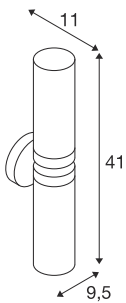

## WL 106 wall light

double glass, chrome, 2xE14

The 240V wall light WL 106 is made from chrome-plated aluminium with steel and glass elements and is equipped with an additional frosted glass cylinder. Prepared for holding energy-saving or LED lamps of type E14, the WL 105 wall light is ready for direct connection to the 230V mains supply. Rated IP44, the wall light can also be used outdoors or in damp areas.

## TECHNICAL DATA

Item no.:	1002229
Socket	E14
Number of sockets	2
Lamps included	0
Primary nominal voltage	220-240V ~50/60Hz mA/V
Width	9.5 cm
Height	41.0 cm
Depth	11.0 cm
Net weight	1.286 kg
Gross weight	1.811 kg
IP Code	IP 44
Safety class	I
Assembly	Surface
Assembly details	Wall
Wattage	40 W
Color	chrome
BIG WHITE Page	263