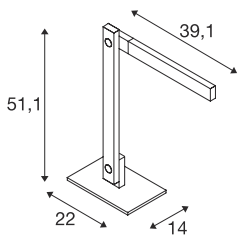

## MECANICA PLUS TL

indoor LED table lamp, 2700-6500K, black

High quality LED table lamp MECANICA PLUS. An extremely minimalist design combined with three joints and the possibility of infinitely variable light colour selection make this luminaire the perfect desk lamp. By the potentially large reach and a stable base the light reaches even the most distant corners of the table. The integrated switch facilitates the operation of the luminaire. The electrical connection is made directly to the 230V mains supply. This luminaire contains built-in LED lamps.

## TECHNICAL DATA

Item no.:	1002404
Primary nominal voltage	100-240V ~50/60Hz mA/V
Secondary power / secondary voltage	12 mA/V
Vertical tilting range	306 °
Horizontal rotation range	329 °
Height	51.1 cm
Net weight	3.264 kg
Gross weight	4.013 kg
IP Code	IP 20
Safety class	II
Assembly	Mobile
Dimming technology	Switch Dimmable
Wattage	7 W
Lumen	450 lm
Colour temperature	2700-6500 Kelvin
Beam angle	100 °
Color	black
CRI	>80
Binning	6
LXXBXX data	70/50
Service life	30000 h
BIG WHITE Page	86