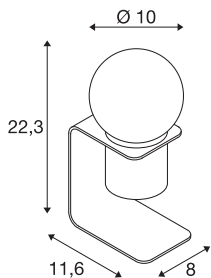

TECHNICAL DATA

Item no.:	1002583
Primary nominal voltage	5V mA/V
Length	11.6 cm
Width	10.0 cm
Height	22.3 cm
Net weight	0.494 kg
Gross weight	0.737 kg
IP Code	IP 20
Safety class	III
Assembly	Mobile
Dimming technology	Switch Dimmable
Wattage	1.6 W
Lumen	90 lm
Colour temperature	2700 Kelvin
Color	black
CRI	>80
Binning	3
LXXBXX data	70/50
Service life	50000 h
Minimum ambient temperature	0 °C
Maximum ambient temperature	40 °C
BIG WHITE Page	71