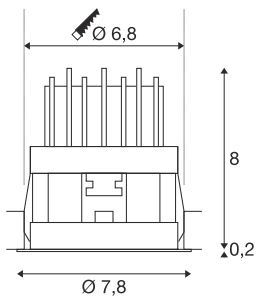

HORN MAGNA LED outdoor recessed ceiling light

black/gold, 3000K, 25°

The HORN MAGNA rigid LED recessed spot is made from aluminium and is an LED light solution for applications where point accent lighting and a low installation depth are required. The warm-white power LED provides the required illumination strength. To operate, the spot needs a suitable constant current driver rated at 500mA. This luminaire contains built-in LED lamps.

TECHNICAL DATA

Item no.:	1002594
Lamps included	0
Secondary power / secondary voltage	500 mA/V
Height	8.2 cm
Diameter	7.8 cm
Installation diameter	6.8 cm
Installation depth	9.0 cm
Net weight	0.145 kg
Gross weight	0.208 kg
IP Code	IP 20
Safety class	III
Assembly	Recessed
Assembly details	Ceiling, Wall
Wattage	7.7 W
Lumen	470 lm
Colour temperature	2900 Kelvin
Beam angle	25 °
Color	black
CRI	>80
Binning	3
LXXBXX data	70/50
Service life	30000 h