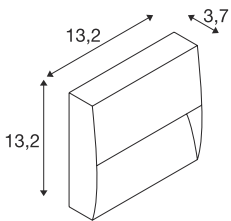

DOWNUNDER OUT

square WL Outdoor LED recessed wall light, anthracite, 3000K

A wall-mounted light such as the DOWNUNDER OUT is protected against water jets from all directions and also against dust deposits. Protection category IP55 guarantees problem-free use outdoors. For around 40 years, the brand SLV has stood for versatile lighting solutions with impressive quality, creative designs, and reasonable prices.

TECHNICAL DATA

Item no.:	1002869
Primary nominal voltage	100-277V ~50/60Hz mA/V
Secondary power / secondary voltage	500 mA/V
Width	13.2 cm
Height	13.2 cm
Depth	3.7 cm
Net weight	0.461 kg
Gross weight	0.551 kg
IP Code	IP 65
Safety class	I
Assembly	Surface
Assembly details	Wall
Wattage	4.5 W
Lumen	150 lm
Colour temperature	3000/4000 Kelvin
Color	anthracite
CRI	>80
Binning	3
LXXBXX data	70/50
Service life	30000 h
Minimum ambient temperature	-20 °C
Maximum ambient temperature	40 °C