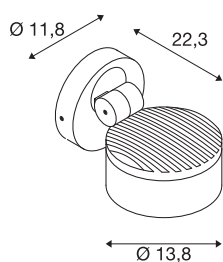

## TECHNICAL DATA

|                                     |                        |
|-------------------------------------|------------------------|
| Item no.:                           | 1002904                |
| Primary nominal voltage             | 220-240V ~50/60Hz mA/V |
| Secondary power / secondary voltage | 350mA                  |
| Height                              | 22.3 cm                |
| Diameter                            | 13.8 cm                |
| Net weight                          | 1.291 kg               |
| Gross weight                        | 1.604 kg               |
| IP Code                             | IP 54                  |
| Safety class                        | I                      |
| Impact resistance class             | IK02                   |
| Impact resistance                   | 0,2 Joule              |
| Assembly                            | Surface                |
| Assembly details                    | Ceiling,Wall           |
| Dimmable                            | Yes                    |
| Dimming technology                  | trailing edge          |
| Number of through-wires             | 20                     |
| Wattage                             | 14.5 W                 |
| Lumen                               | 1000 lm                |
| Colour temperature                  | 3000/4000 Kelvin       |
| Beam angle                          | 95 °                   |
| Color                               | anthracite             |
| CRI                                 | 80                     |

## Light Source

|        |   |
|--------|---|
| 916405 |  |
|--------|---|

|                            |         |
|----------------------------|---------|
| <b>LXXBXX data</b>         | L70B50  |
| <b>Service life</b>        | 36000 h |
| <b>Ambient temperature</b> | 25 °C   |
| <b>BIG WHITE Page</b>      | 682     |