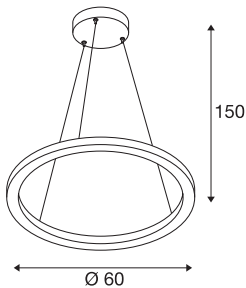

## TECHNICAL DATA

Item no.:	1002910
Primary nominal voltage	220-240V ~50/60Hz mA/V
Secondary power / secondary voltage	600 mA/V
Pendant length	150.0 cm
Height	3.0 cm
Diameter	60.0 cm
Net weight	1.831 kg
Gross weight	3.424 kg
IP Code	IP 20
Safety class	I
Assembly	Surface
Assembly details	Ceiling
Dimming technology	DALI
Wattage	25 W
Lumen	1400 / 1500 lm
Colour temperature	3000/4000 Kelvin
Color	white
CRI	>80
Binning	3
LXXBXX data	70/50
Service life	30000 h
Minimum ambient temperature	-20 °C