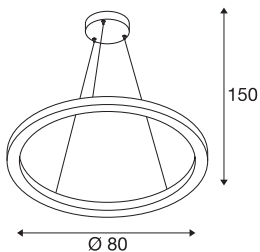

## TECHNICAL DATA

Item no.:	1002911
Primary nominal voltage	220-240V ~50/60Hz mA/V
Secondary power / secondary voltage	800 mA/V
Pendant length	150.0 cm
Height	3.0 cm
Diameter	80.0 cm
Net weight	2.08 kg
Gross weight	4.55 kg
IP Code	IP 20
Safety class	I
Assembly	Surface
Assembly details	Ceiling
Dimming technology	DALI
Wattage	35 W
Lumen	2000 / 2200 lm
Colour temperature	3000/4000 Kelvin
Color	black
CRI	>80
Binning	3
LXXBXX data	70/50
Service life	30000 h
Minimum ambient temperature	-20 °C