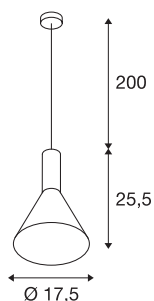

PHELIA 175 E27

Indoor pendant, black/gold

The conical shaped PHELIA high-voltage pendant offers an abundance of variations. The black and gold luminaire features a round ceiling plate. With its built-in E27 socket, the luminaire is suitable for both LED lamps and energy-saving lamps. The luminaire has a pendant length of 200 cm.

TECHNICAL DATA

Item no.	1002948
Socket	E27
Number of sockets	1
IP Code	IP 20
Assembly	Surface
Assembly details	Ceiling
Primary nominal voltage	220-240V ~50/60Hz
Safety class	I
Wattage	23 W
Maximum ambient temperature	35 °C
Color	gold
Light distribution	rotational symmetric
Light outlet	direct
Height	25.5 cm
Diameter	17.5 cm
Pendant length	200 cm
Net weight	0.591 kg
Gross weight	0.875 kg
BIG WHITE Page	1