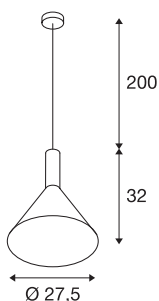

PHELIA 275 E27

Indoor pendant, black/gold

The conical shape of the high-voltage pendant lights in the PHELIA range offer a huge number of different options. These black/gold lights have a round ceiling rose. The integrated E27 base makes this light suitable for LED and energy-saving bulbs. The pendant length on the light is 200cm

TECHNICAL DATA

Item no.	1002949
Socket	E27
Number of sockets	1
IP Code	IP 20
Assembly	Surface
Assembly details	Ceiling
Primary nominal voltage	220-240V ~50/60Hz
Safety class	I
Wattage	23 W
Maximum ambient temperature	35 °C
Color	gold
Light distribution	rotational symmetric
Light outlet	direct
Height	32 cm
Diameter	27.5 cm
Pendant length	200 cm
Net weight	0.787 kg
Gross weight	1.271 kg
BIG WHITE Page	169