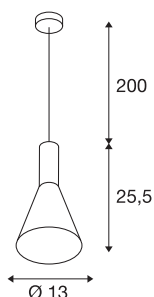

PHELIA 130 E27

Indoor pendant, black/gold

The conical shaped PHELIA high-voltage pendant offers an abundance of variations. The black and gold luminaire features a round ceiling plate. With its built-in E27 socket, the luminaire is suitable for both LED lamps and energy-saving lamps. The luminaire has a pendant length of 200 cm.

TECHNICAL DATA

Item no.	1002951
Socket	E27
Number of sockets	1
IP Code	IP 20
Assembly	Surface
Assembly details	Ceiling
Primary nominal voltage	220-240V ~50/60Hz
Safety class	I
Wattage	23 W
Maximum ambient temperature	35 °C
Color	gold
Light distribution	rotational symmetric
Light outlet	direct
Height	25.5 cm
Diameter	13 cm
Pendant length	200 cm
Net weight	0.569 kg
Gross weight	0.774 kg
BIG WHITE Page	1

Recommended lamp

1005301	A60 E27 , white LED light, 9W 2700K CRI90 220°
1005304	A60 E27 , Frosted LED light, 7.5W 2700K CRI90 320°
1005305	A60 E27 Mirrorhead , chrome LED light, 7.5W 2700K CRI90 180°
1005317	A60 E27 tunable smart , white LED light, 9W 2700-6500K CRI90 230°