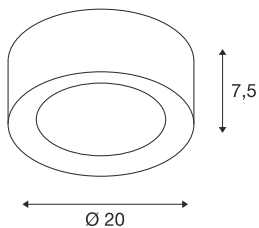

## FERA 25 CL DALI

Indoor LED surface-mounted ceiling light, white

The FERA 25 240V LED ceiling light impresses with its simple, clear design and high luminosity. The built-in LEDs produce outstanding lumen output. Thus, the fitting can be used for general room lighting. Thanks to the built-in LED driver, the light is ready for direct connection to 230V AC. This luminaire contains built-in LED lamps.

### TECHNICAL DATA

Item no.:	1002967
Number of different light outlets	1
Primary nominal voltage	220-240V ~50/60Hz mA/V
Secondary power / secondary voltage	500 mA/V
Height	7.5 cm
Diameter	20.0 cm
Net weight	0.805 kg
Gross weight	1.048 kg
IP Code	IP 20
Safety class	I
Assembly	Surface
Assembly details	Ceiling
Dimming technology	DALI
Wattage	19.5 W
Lumen	1580 / 1650 lm
Colour temperature	3000/4000 Kelvin
Beam angle	90 °
Color	white
CRI	>80
Binning	3
LXXBXX data	70/50
Service life	30000 h