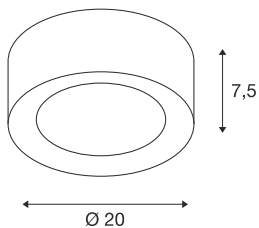

FERA 25 CL DALI

Indoor LED surface-mounted ceiling light, black

The FERA 25 240V LED ceiling light impresses with its simple, clear design and high luminosity. The built-in LEDs produce outstanding lumen output. Thus, the fitting can be used for general room lighting. Thanks to the built-in LED driver, the light is ready for direct connection to 230V AC. This luminaire contains built-in LED lamps.

TECHNICAL DATA

Item no.:	1002968
Number of different light outlets	1
Primary nominal voltage	220-240V ~50/60Hz mA/V
Secondary power / secondary voltage	500 mA/V
Height	7.5 cm
Diameter	20.0 cm
Net weight	0.807 kg
Gross weight	1.144 kg
IP Code	IP 20
Safety class	I
Assembly	Surface
Assembly details	Ceiling
Dimming technology	DALI
Wattage	19.5 W
Lumen	1580 / 1650 lm
Colour temperature	3000/4000 Kelvin
Beam angle	90 °
Color	black
CRI	>80
Binning	3
LXXBXX data	70/50
Service life	30000 h