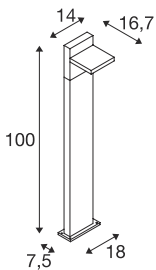

ABRIDOR POLE 100

Outdoor LED floor stand IP55 anthracite 3000/4000K

The aluminium luminaires in the ABRIDOR family provide solutions for the wall light and floor stand area. Thanks to its IP55 protection class, the luminaires are suitable for outdoor use. The electrical connection is made directly to the 230V mains power supply. The unusual lamp head means that the built-in LED has particularly wide light distribution.

TECHNICAL DATA

Item no.:	1002992
Primary nominal voltage	100-277V ~50/60Hz mA/V
Secondary power / secondary voltage	300 mA/V
Length	14.0 cm
Width	3.6 cm
Height	100.0 cm
Net weight	3.581 kg
Gross weight	4.49 kg
IP Code	IP 55
Safety class	I
Impact resistance class	IK03
Impact resistance	0,3499999999999998 Joule
Assembly	Surface
Assembly details	Ground
Wattage	14 W
Lumen	750 lm
Colour temperature	3000/4000 Kelvin
Color	anthracite
LXXBXX data	70/50
Service life	50000 h
Ambient temperature	40 °C
Minimum ambient temperature	-25 °C