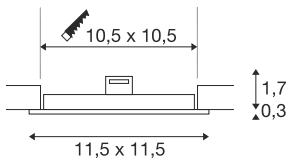

SENSER 12

Indoor LED recessed ceiling light square white 3000K

The SENSER recessed fitting made from aluminium is available in white and silver-grey, and with a round or square shade. The rigid Premium LED insert produces homogeneous base illumination over a wide area thanks to its extensive beam angle. If you are looking for a recessed ceiling light with a shallow installation depth, SENSER is just the job.

TECHNICAL DATA

Item no.:	1003011
Secondary power / secondary voltage	200 mA/V
Length	11.5 cm
Width	11.5 cm
Height	2.0 cm
Installation length	10.5 cm
Installation width	10.5 cm
Installation depth	3.0 cm
Net weight	0.129 kg
Gross weight	0.183 kg
IP Code	IP 20
Safety class	III
Impact resistance class	IK02
Impact resistance	0,20000000000000001 Joule
Assembly	Recessed
Assembly details	Ceiling
Wattage	6 W
Lumen	440 lm
Colour temperature	3000 Kelvin
Color	white
CRI	>80
Binning	6