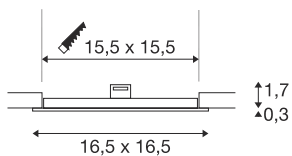

### Indoor LED recessed ceiling light square white 3000K

The SENER recessed fitting made from aluminium is available in white and silver-grey, and with a round or square shade. The rigid Premium LED insert produces homogeneous base illumination over a wide area thanks to its extensive beam angle. If you are looking for a recessed ceiling light with a shallow installation depth, SENER is just the job.

## TECHNICAL DATA

Item no.:	1003012
Secondary power / secondary voltage	350 mA/V
Length	16.5 cm
Width	16.5 cm
Height	2.0 cm
Installation length	15.5 cm
Installation width	15.5 cm
Installation depth	3.0 cm
Net weight	0.229 kg
Gross weight	0.312 kg
IP Code	IP 20
Safety class	III
Impact resistance class	IK02
Impact resistance	0,200000000000000001 Joule
Assembly	Recessed
Assembly details	Ceiling
Wattage	9.7 W
Lumen	820 lm
Colour temperature	3000 Kelvin
Color	white
CRI	>80
Binning	6